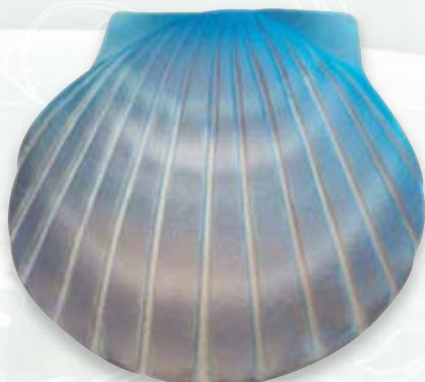

Aqua Shell **AQUA**
16" W x 16" D x 6" H